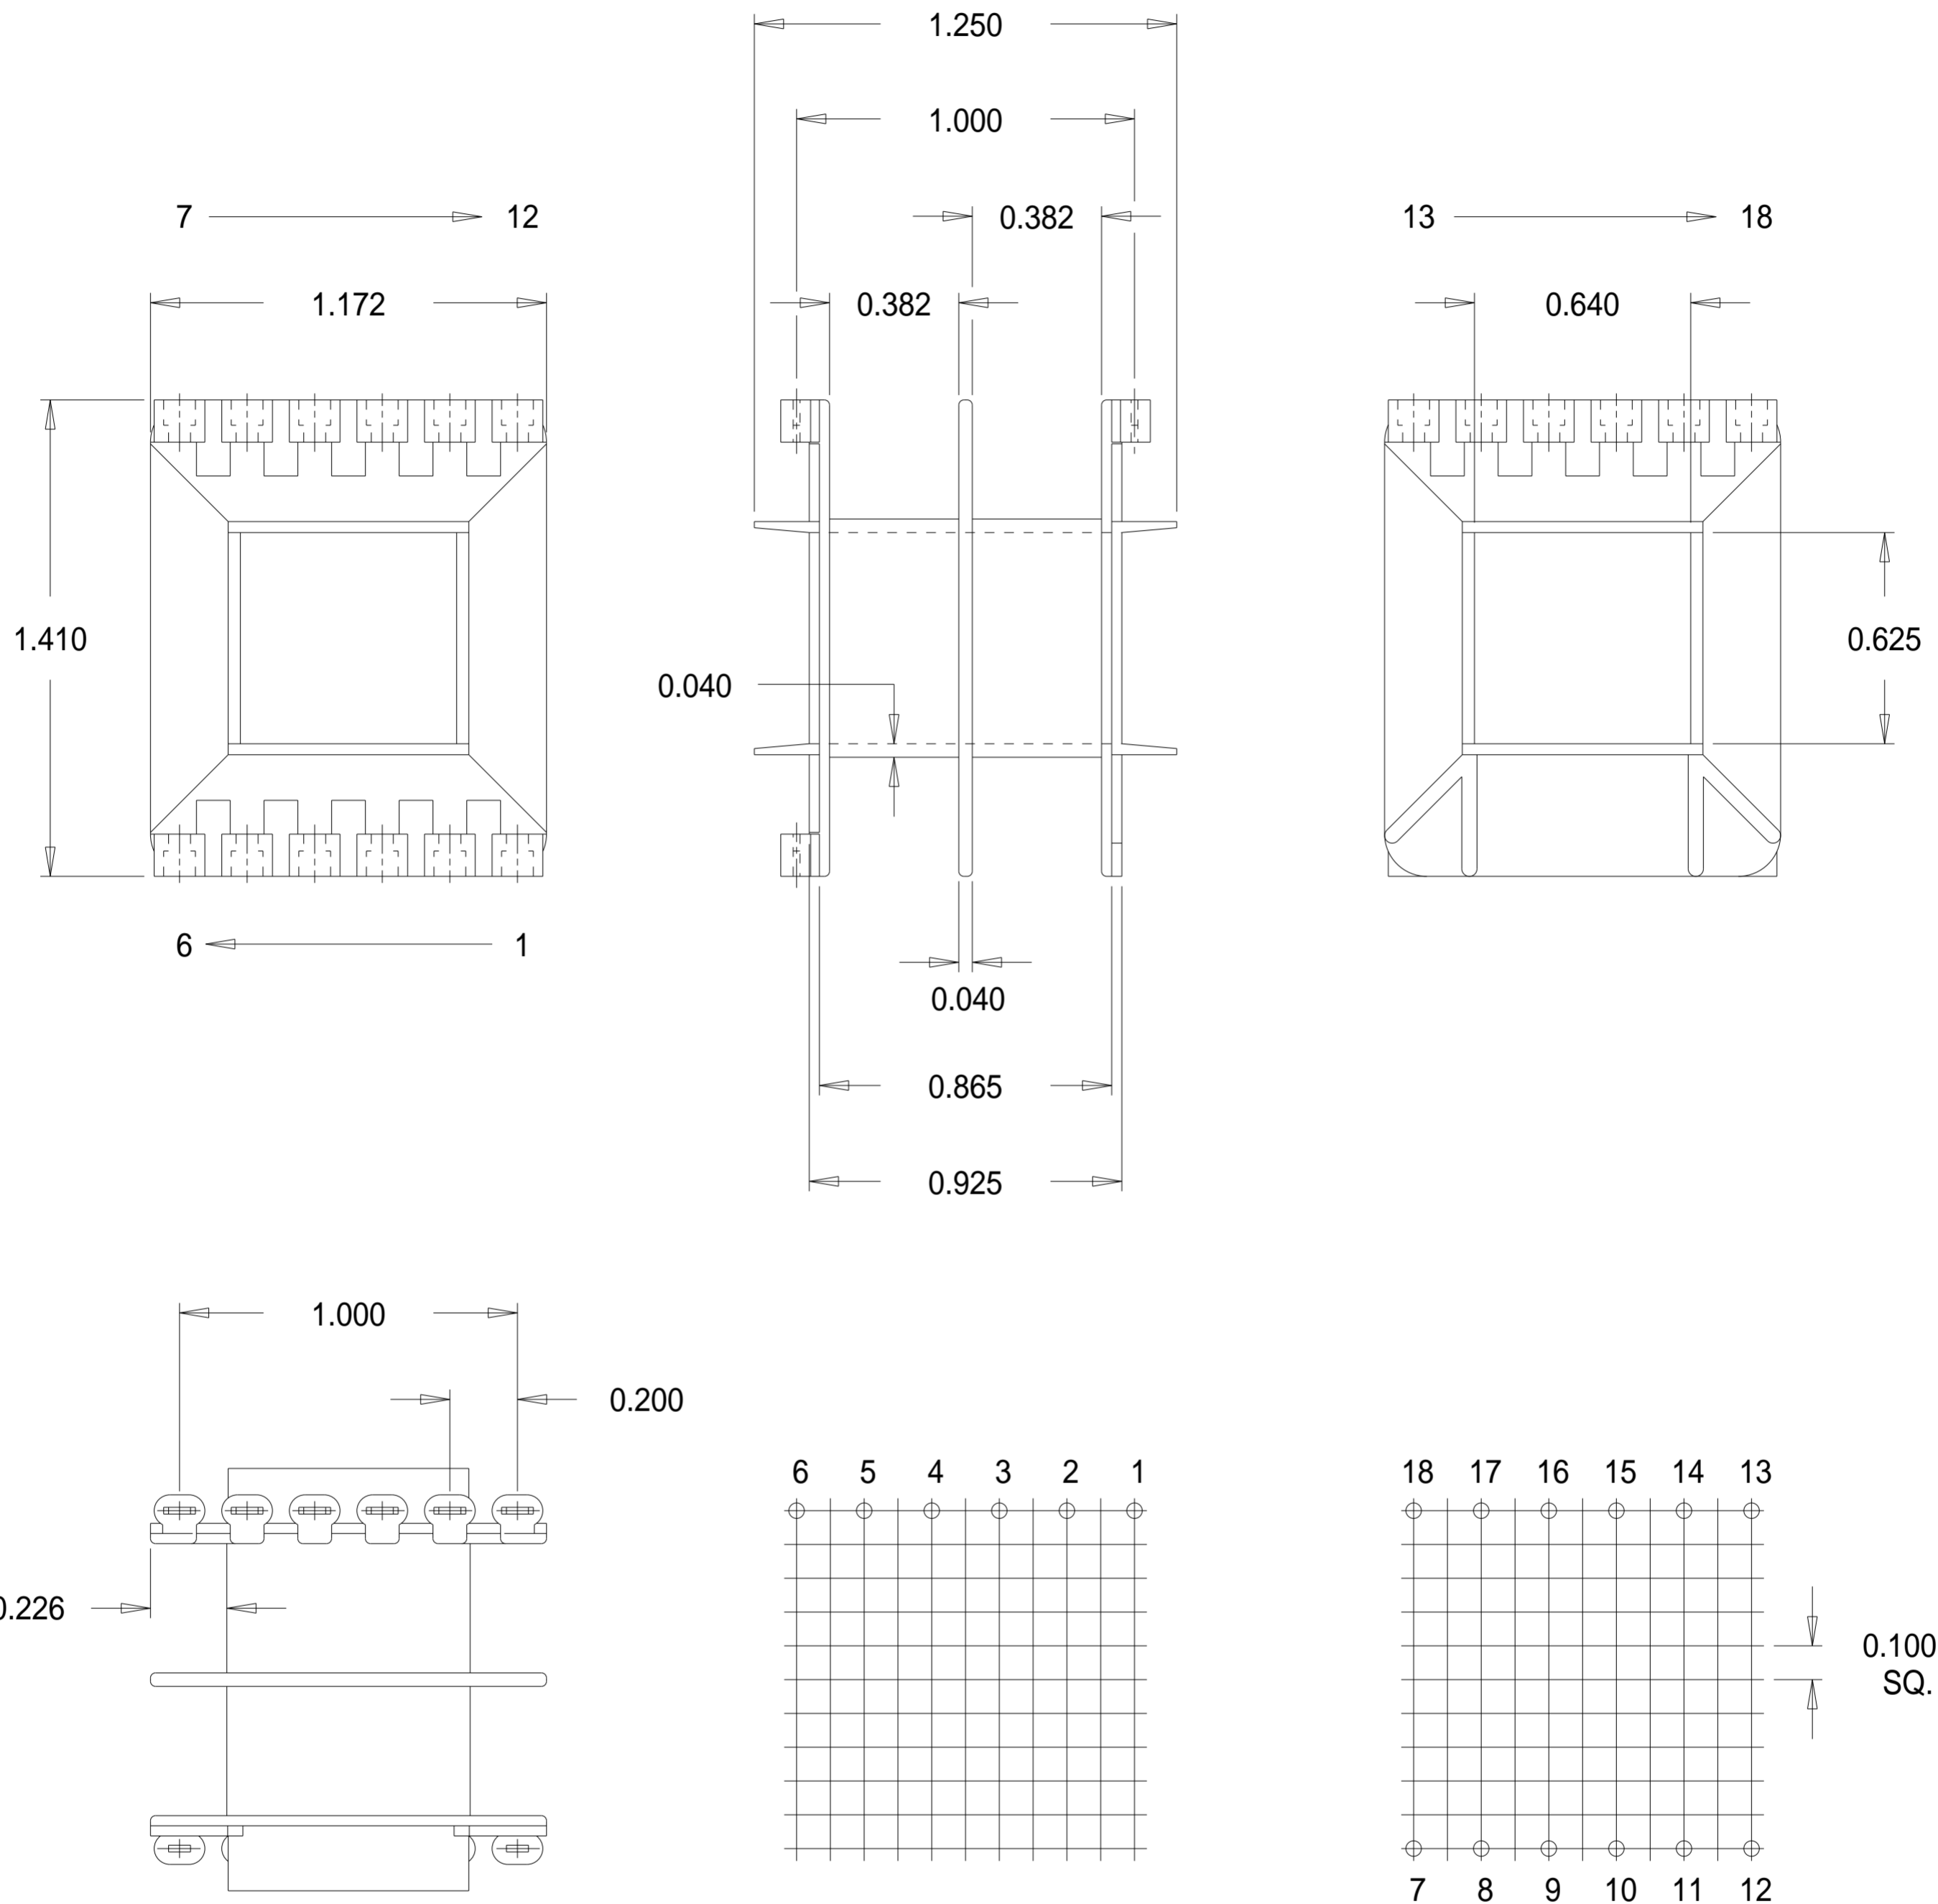

# Part No. S00900

## 145 x 5/8" Double Section 'S' Range Bobbin

Dimensions in inches.